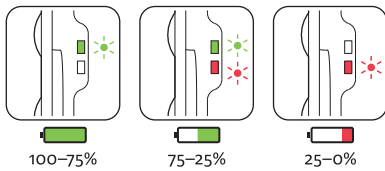

Battery

STRIP DRIVE PRO ALERT 400+ REAR

	ECONOMY	BLAST	PULSE	FLASH 1	DAY FLASH 1	DAY FLASH 2	FEMTO	ACTIVE ALERT
	15 LUMENS	80 LUMENS	80 LUMENS	50 LUMENS	200 LUMENS	400 LUMENS	5 LUMENS	150 LUMENS
	26:00 h:min	5:30 h:min	14:00 h:min	11:00 h:min	30:00 h:min	18:00 h:min	80:00 h:min