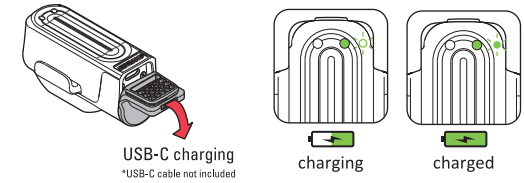

Run Times and Modes

STRIP DRIVE FRONT

	BLAST	ENDURO	ECONOMY	FLASH 1	FLASH 2	FLASH 3	FLASH 4	FLASH 5	FLASH 6	DAY FLASH
	100 LUMENS	50 LUMENS	15 LUMENS	25 LUMENS	50 LUMENS	50 LUMENS	75 LUMENS	25/5 LUMENS	50 LUMENS	400 LUMENS
	2:30 h:min	4:30 h:min	11:00 h:min	13:00 h:min	4:00 h:min	5:30 h:min	4:30 h:min	11:00 h:min	21:30 h:min	5:00 h:min

Run Times and Modes

STRIP DRIVE 300+ REAR

	ECONOMY	BLAST	PULSE	FLASH 1	DAY FLASH 1	DAY FLASH 2	FEMTO
	15 LUMENS	60 LUMENS	60 LUMENS	40 LUMENS	150 LUMENS	300 LUMENS	5 LUMENS
	18:00 h:min	5:30 h:min	12:00 h:min	32:00 h:min	24:00 h:min	17:00 h:min	80:00 h:min

STRIP DRIVE PRO 400+ REAR

	ECONOMY	BLAST	PULSE	FLASH 1	DAY FLASH 1	DAY FLASH 2	FEMTO
	15 LUMENS	80 LUMENS	80 LUMENS	50 LUMENS	200 LUMENS	400 LUMENS	5 LUMENS
	26:00 h:min	5:30 h:min	14:00 h:min	11:00 h:min	30:00 h:min	18:00 h:min	80:00 h:min

Battery

STRIP DRIVE PRO ALERT 400+ REAR

	ECONOMY	BLAST	PULSE	FLASH 1	DAY FLASH 1	DAY FLASH 2	FEMTO	ACTIVE ALERT
	15 LUMENS	80 LUMENS	80 LUMENS	50 LUMENS	200 LUMENS	400 LUMENS	5 LUMENS	150 LUMENS
	26:00 h:min	5:30 h:min	14:00 h:min	11:00 h:min	30:00 h:min	18:00 h:min	80:00 h:min	

Charging

Battery

Charging

Mounting

Mounting

- Before using your Lezyne LED Light for the first time, fully charge battery.
- Antes de utilizar la luz LED por primera vez, cargue completamente la batería.
- Avant d'utiliser votre lampe LED Lezyne pour la première fois, chargez complètement la batterie.
- Bevor Sie die ihre Lezyne Lampe zum ersten Mal benutzen, sollte Sie diese vollständig laden.
- 最初にLezyne LEDライトを使用する前に、バッテリーをフルに充電してください。