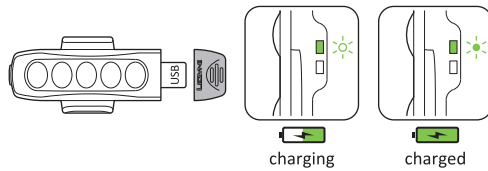

Run Times and Modes

STRIP DRIVE FRONT

	BLAST	ENDURO	ECONOMY	FLASH 1	FLASH 2	FLASH 3	FLASH 4	FLASH 5	FLASH 6	DAY FLASH
	100 LUMENS	50 LUMENS	15 LUMENS	25 LUMENS	50 LUMENS	50 LUMENS	75 LUMENS	25/5 LUMENS	50 LUMENS	400 LUMENS
	2:30 h:min	4:30 h:min	11:00 h:min	13:00 h:min	4:00 h:min	5:30 h:min	4:30 h:min	11:00 h:min	21:30 h:min	5:00 h:min

Run Times and Modes

STRIP DRIVE 300+ REAR

	ECONOMY	BLAST	PULSE	FLASH 1	DAY FLASH 1	DAY FLASH 2	FEMTO
	15 LUMENS	60 LUMENS	60 LUMENS	40 LUMENS	150 LUMENS	300 LUMENS	5 LUMENS
	18:00 h:min	5:30 h:min	12:00 h:min	32:00 h:min	24:00 h:min	17:00 h:min	80:00 h:min

STRIP DRIVE PRO 400+ REAR

	ECONOMY	BLAST	PULSE	FLASH 1	DAY FLASH 1	DAY FLASH 2	FEMTO
	15 LUMENS	80 LUMENS	80 LUMENS	50 LUMENS	200 LUMENS	400 LUMENS	5 LUMENS
	26:00 h:min	5:30 h:min	14:00 h:min	11:00 h:min	30:00 h:min	18:00 h:min	80:00 h:min

Battery

STRIP DRIVE PRO ALERT 400+ REAR

	ECONOMY	BLAST	PULSE	FLASH 1	DAY FLASH 1	DAY FLASH 2	FEMTO	ACTIVE ALERT
	15 LUMENS	80 LUMENS	80 LUMENS	50 LUMENS	200 LUMENS	400 LUMENS	5 LUMENS	150 LUMENS
	26:00 h:min	5:30 h:min	14:00 h:min	11:00 h:min	30:00 h:min	18:00 h:min	80:00 h:min	

Charging

Battery

Charging

Mounting

Mounting

- Before using your Lezyne LED Light for the first time, fully charge battery.
- Antes de utilizar la luz LED por primera vez, cargue completamente la batería.
- Avant d'utiliser votre lampe LED Lezyne pour la première fois, chargez complètement la batterie.
- Bevor Sie die ihre Lezyne Lampe zum ersten Mal benutzen, sollte Sie diese vollständig laden.
- 最初にLezyne LEDライトを使用する前に、バッテリーをフルに充電してください。