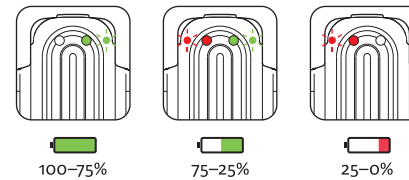

Run Times and Modes

STRIP DRIVE FRONT

	BLAST	ENDURO	ECONOMY	FLASH 1	FLASH 2	FLASH 3	FLASH 4	FLASH 5	FLASH 6	DAY FLASH
	100 LUMENS	50 LUMENS	15 LUMENS	25 LUMENS	50 LUMENS	50 LUMENS	75 LUMENS	25/5 LUMENS	50 LUMENS	400 LUMENS
	2:30 h:min	4:30 h:min	11:00 h:min	13:00 h:min	4:00 h:min	5:30 h:min	4:30 h:min	11:00 h:min	21:30 h:min	5:00 h:min

Run Times and Modes

STRIP DRIVE 300+ REAR

	ECONOMY	BLAST	PULSE	FLASH 1	DAY FLASH 1	DAY FLASH 2	FEMTO
	15 LUMENS	60 LUMENS	60 LUMENS	40 LUMENS	150 LUMENS	300 LUMENS	5 LUMENS
	18:00 h:min	5:30 h:min	12:00 h:min	32:00 h:min	24:00 h:min	17:00 h:min	80:00 h:min

STRIP DRIVE PRO 400+ REAR

	ECONOMY	BLAST	PULSE	FLASH 1	DAY FLASH 1	DAY FLASH 2	FEMTO
	15 LUMENS	80 LUMENS	80 LUMENS	50 LUMENS	200 LUMENS	400 LUMENS	5 LUMENS
	26:00 h:min	5:30 h:min	14:00 h:min	11:00 h:min	30:00 h:min	18:00 h:min	80:00 h:min

Battery

STRIP DRIVE PRO ALERT 400+ REAR

	ECONOMY	BLAST	PULSE	FLASH 1	DAY FLASH 1	DAY FLASH 2	FEMTO	ACTIVE ALERT
	15 LUMENS	80 LUMENS	80 LUMENS	50 LUMENS	200 LUMENS	400 LUMENS	5 LUMENS	150 LUMENS
	26:00 h:min	5:30 h:min	14:00 h:min	11:00 h:min	30:00 h:min	18:00 h:min	80:00 h:min	

Charging

Battery

Charging

Mounting

Mounting

- Before using your Lezyne LED Light for the first time, fully charge battery.
- Antes de utilizar la luz LED por primera vez, cargue completamente la batería.
- Avant d'utiliser votre lampe LED Lezyne pour la première fois, chargez complètement la batterie.
- Bevor Sie die ihre Lezyne Lampe zum ersten Mal benutzen, sollte Sie diese vollständig laden.
- 最初にLezyne LEDライトを使用する前に、バッテリーをフルに充電してください。